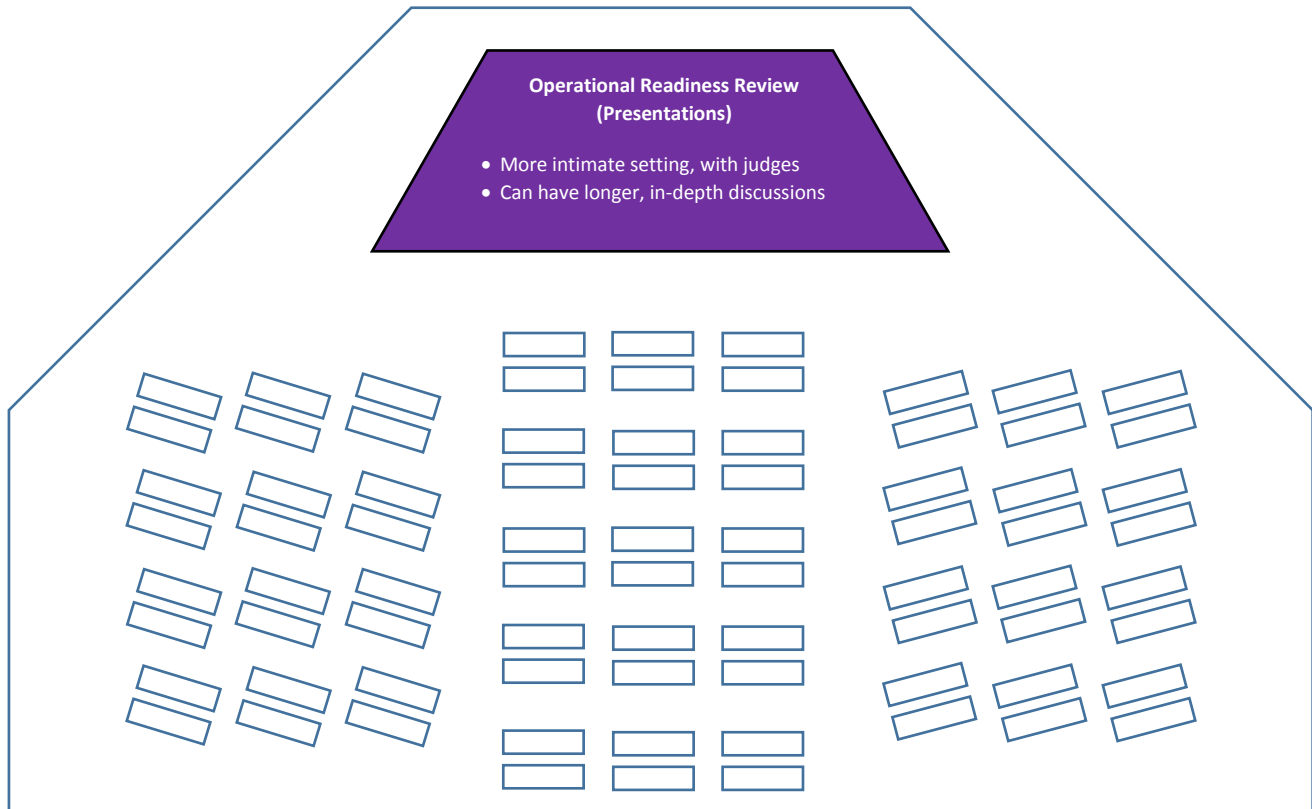

Skalicky Hall 211

Clifford Hall 210

Pizza served from 4-4:30 PM

Clifford Hall 263

Space Mission Analysis (Human Spaceflight Laboratory)

Right around the corner from the auditorium

Students will be able to see other mission-based operations and student-designed projects

1. Mission Concept Review
2. System Requirement Review
3. Critical Design Review
4. Operational Readiness Review
5. Space Mission Analysis