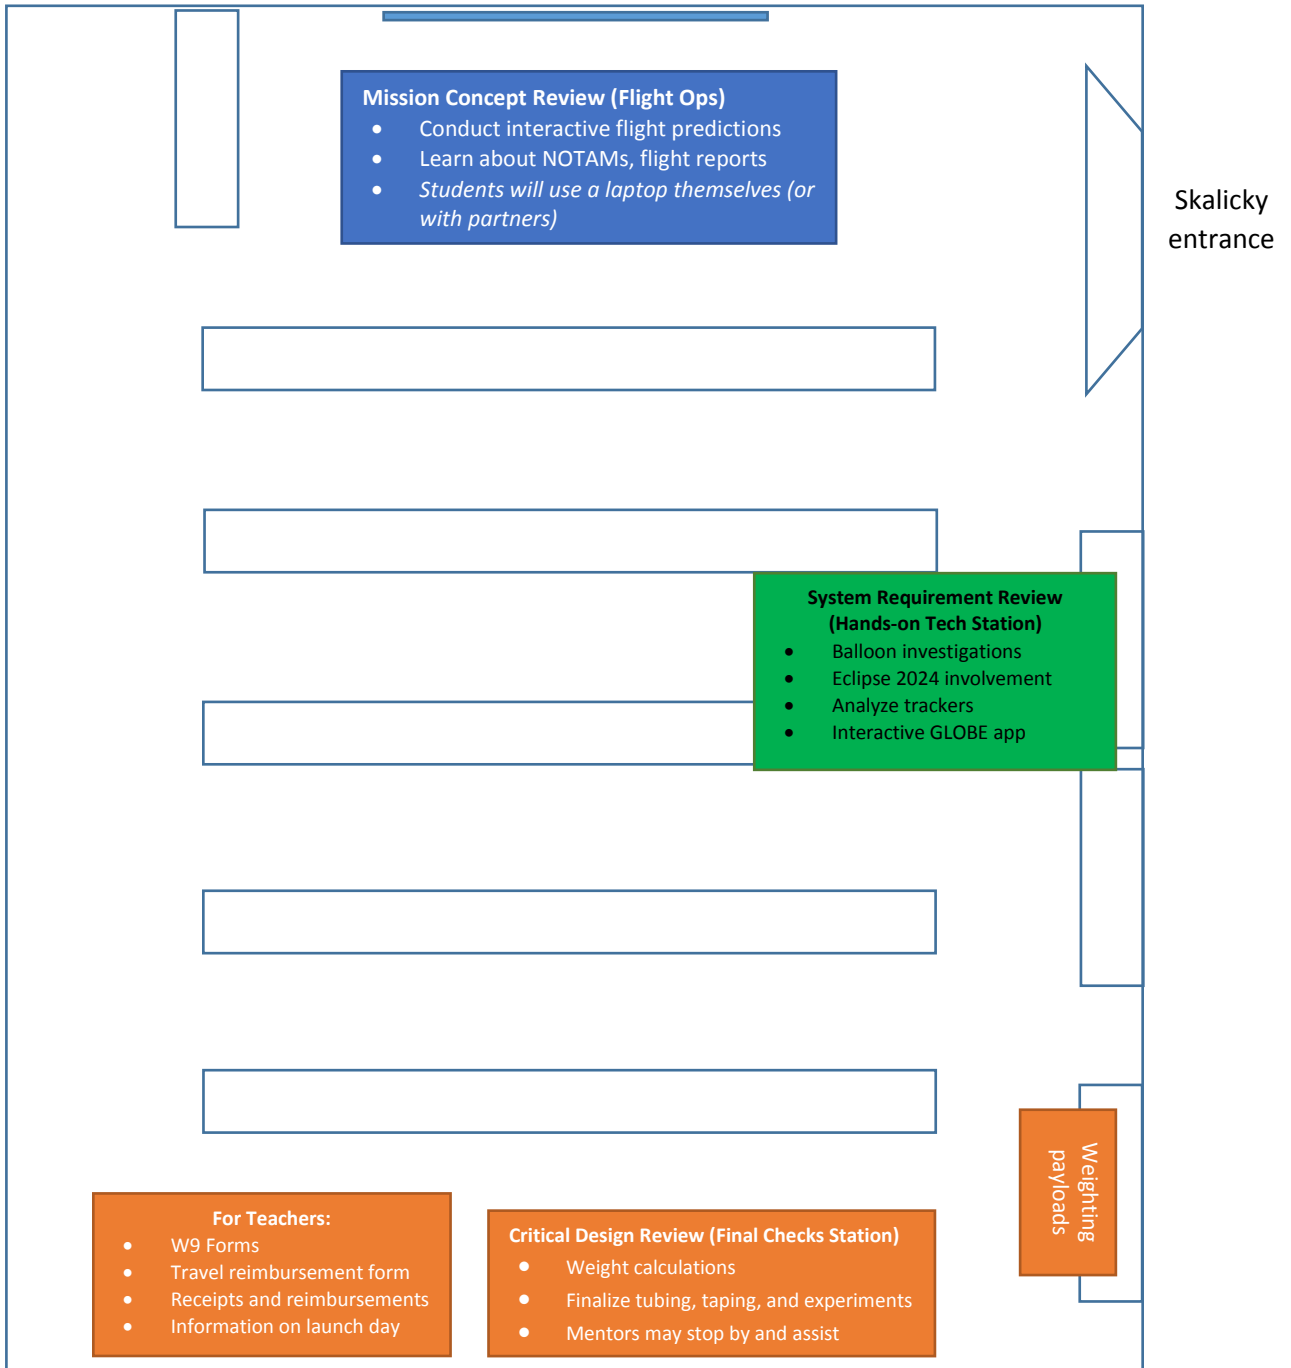

Skalicky Hall 211

Clifford Hall 210

Pizza served from 4-4:30 PM

Clifford Hall 263

Space Mission Analysis (Human Spaceflight Laboratory)

Right around the corner from the auditorium

Students will be able to see other mission-based operations and student-designed projects

1. Mission Concept Review
2. System Requirement Review
3. Critical Design Review
4. Operational Readiness Review
5. Space Mission Analysis